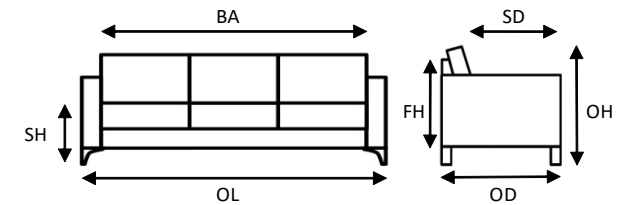

DIMENSIONS IN INCHES

ITEM	OL	OD	BA	SD
CHAISE SOFA	80	37	69	22
CHAISE		65	23	49
SOFA	80	37	69	22
LOVESEAT	57	37	46	22
CHAIR	34	37	23	22

SECTIONAL SOFA

- Fabric or 100% Leather
- Kiln-Dried Hardwood, Softwood, Engineered Wood frames
- Sinuous Spring construction and Double Dowel joints provide increased structural integrity
- Seat cushion fill—Standard 2lb high density foam core wrapped in high resiliency foam with dacron
- Back cushion fill—Hollow fill fibre
- All wood espresso legs or chrome legs
- Made in Canada

BA = Between Arms	
OL = Overall Length	
OD = Overall Depth	
FH = Frame Height	27
OH = Overall Height	31
SD = Seat Depth	
SH = Seat Height	18