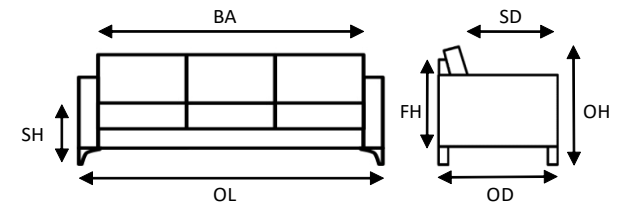

DIMENSIONS IN INCHES

| ITEM | OL | BA |
|----------|----|----|
| SOFA | 78 | 66 |
| LOVESEAT | 56 | 44 |
| CHAIR | 34 | 22 |

SOFA (S33)

- Fabric or 100% Leather
- Kiln-Dried Hardwood, Softwood, Engineered Wood frames
- Sinuous Spring construction and Double Dowel joints provide increased structural integrity
- Seat cushion fill—Standard 2lb high density foam core wrapped in high resiliency foam with dacron
- Back cushion—Tight with Foam fill
- All wood espresso legs or chrome legs
- Made in Canada

| | |
|----------------------------|-----------|
| BA = Between Arms | |
| OL = Overall Length | |
| OD = Overall Depth | 33 |
| FH = Frame Height | 27 |
| OH = Overall Height | 33 |
| SD = Seat Depth | 23 |
| SH = Seat Height | 18 |