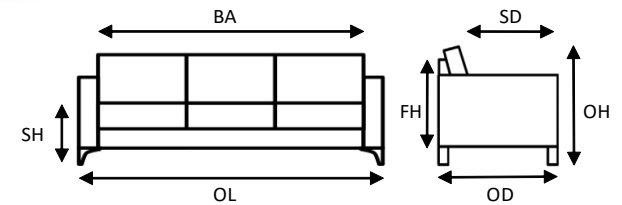

DIMENSIONS IN INCHES

ITEM	OL	BA
SOFA	83	69
LOVESEAT	60	46
CHAIR	37	23

SOFA (S33)

- Fabric or 100% Leather
- Kiln-Dried Hardwood, Softwood, Engineered Wood frames
- Sinuous Spring construction and Double Dowel joints provide increased structural integrity
- Seat cushion fill—Standard 2lb high density foam core wrapped in high resiliency foam with dacron
- Back cushion fill—Hollow fill fibre
- All wood espresso legs or chrome legs
- Made in Canada

BA = Between Arms	
OL = Overall Length	
OD = Overall Depth	37
FH = Frame Height	29
OH = Overall Height	36
SD = Seat Depth	20
SH = Seat Height	20