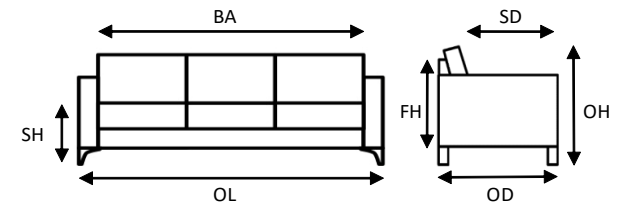

BELLEVILLE

DIMENSIONS IN INCHES

ITEM	OL	BA
SOFA	94	69
LOVESEAT	71	46
CHAIR	48	23

SOFA (S33)

- Fabric or 100% Leather
- Kiln-Dried Hardwood, Softwood, Engineered Wood frames
- Sinuous Spring construction and Double Dowel joints provide increased structural integrity
- Seat cushion fill—Standard 2lb high density foam core wrapped in high resiliency foam with dacron
- Back cushion fill—Hollow fill fibre
- All wood espresso legs or chrome legs
- Made in Canada

BA = Between Arms	
OL = Overall Length	
OD = Overall Depth	37
FH = Frame Height	28
OH = Overall Height	36
SD = Seat Depth	22
SH = Seat Height	20