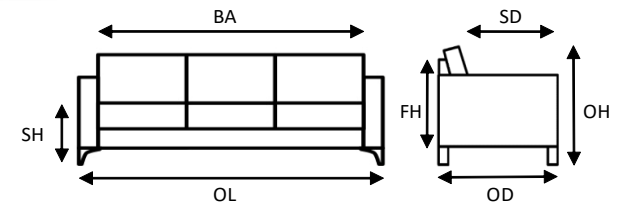

DIMENSIONS IN INCHES

ITEM	OL	BA
SOFA	78	69
LOVESEAT	55	46
CHAIR	32	23

SOFA (S21)

- Fabric or 100% Leather
- Kiln-Dried Hardwood, Softwood, Engineered Wood frames
- Sinuous Spring construction and Double Dowel joints provide increased structural integrity
- Seat cushion fill—Standard 2lb high density foam core wrapped in high resiliency foam with dacron
- Back cushion—Tight with Foam fill
- All wood espresso legs or chrome legs
- Made in Canada

BA = Between Arms	
OL = Overall Length	
OD = Overall Depth	34
FH = Frame Height	30
OH = Overall Height	37
SD = Seat Depth	22
SH = Seat Height	19