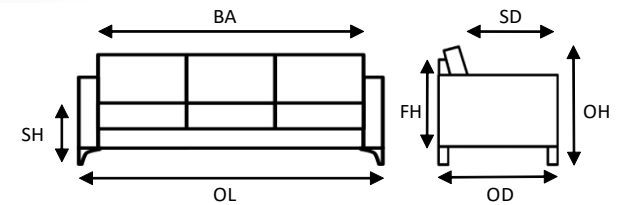

DIMENSIONS IN INCHES

ITEM	OL	BA
SOFA	79	65
LOVESEAT	60	46
CHAIR	37	23

**SOFA (S22)**

- Fabric or 100% Leather
- Kiln-Dried Hardwood, Softwood, Engineered Wood frames
- Sinuous Spring construction and Double Dowel joints provide increased structural integrity
- Seat cushion fill—Standard 2lb high density foam core wrapped in high resiliency foam with dacron
- Back cushion fill—Hollow fill fibre
- All wood espresso legs or chrome legs
- Made in Canada

<b>BA = Between Arms</b>	
<b>OL = Overall Length</b>	
<b>OD = Overall Depth</b>	<b>37</b>
<b>FH = Frame Height</b>	<b>29</b>
<b>OH = Overall Height</b>	<b>32</b>
<b>SD = Seat Depth</b>	<b>21</b>
<b>SH = Seat Height</b>	<b>19</b>