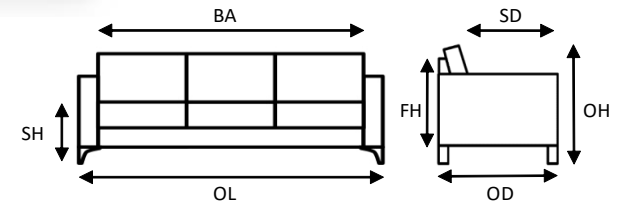

DIMENSIONS IN INCHES

ITEM	OL	BA
SOFA	79	69
LOVESEAT	56	46
CHAIR	33	23

SOFA (S22)

- Fabric or 100% Leather
- Kiln-Dried Hardwood, Softwood, Engineered Wood frames
- Sinuous Spring construction and Double Dowel joints provide increased structural integrity
- Seat cushion fill—Standard 2lb high density foam core wrapped in high resiliency foam with dacron
- Back cushion fill—Hollow fill fibre
- All wood espresso legs or chrome legs
- Made in Canada

BA = Between Arms	
OL = Overall Length	
OD = Overall Depth	37
FH = Frame Height	23
OH = Overall Height	36
SD = Seat Depth	21
SH = Seat Height	18